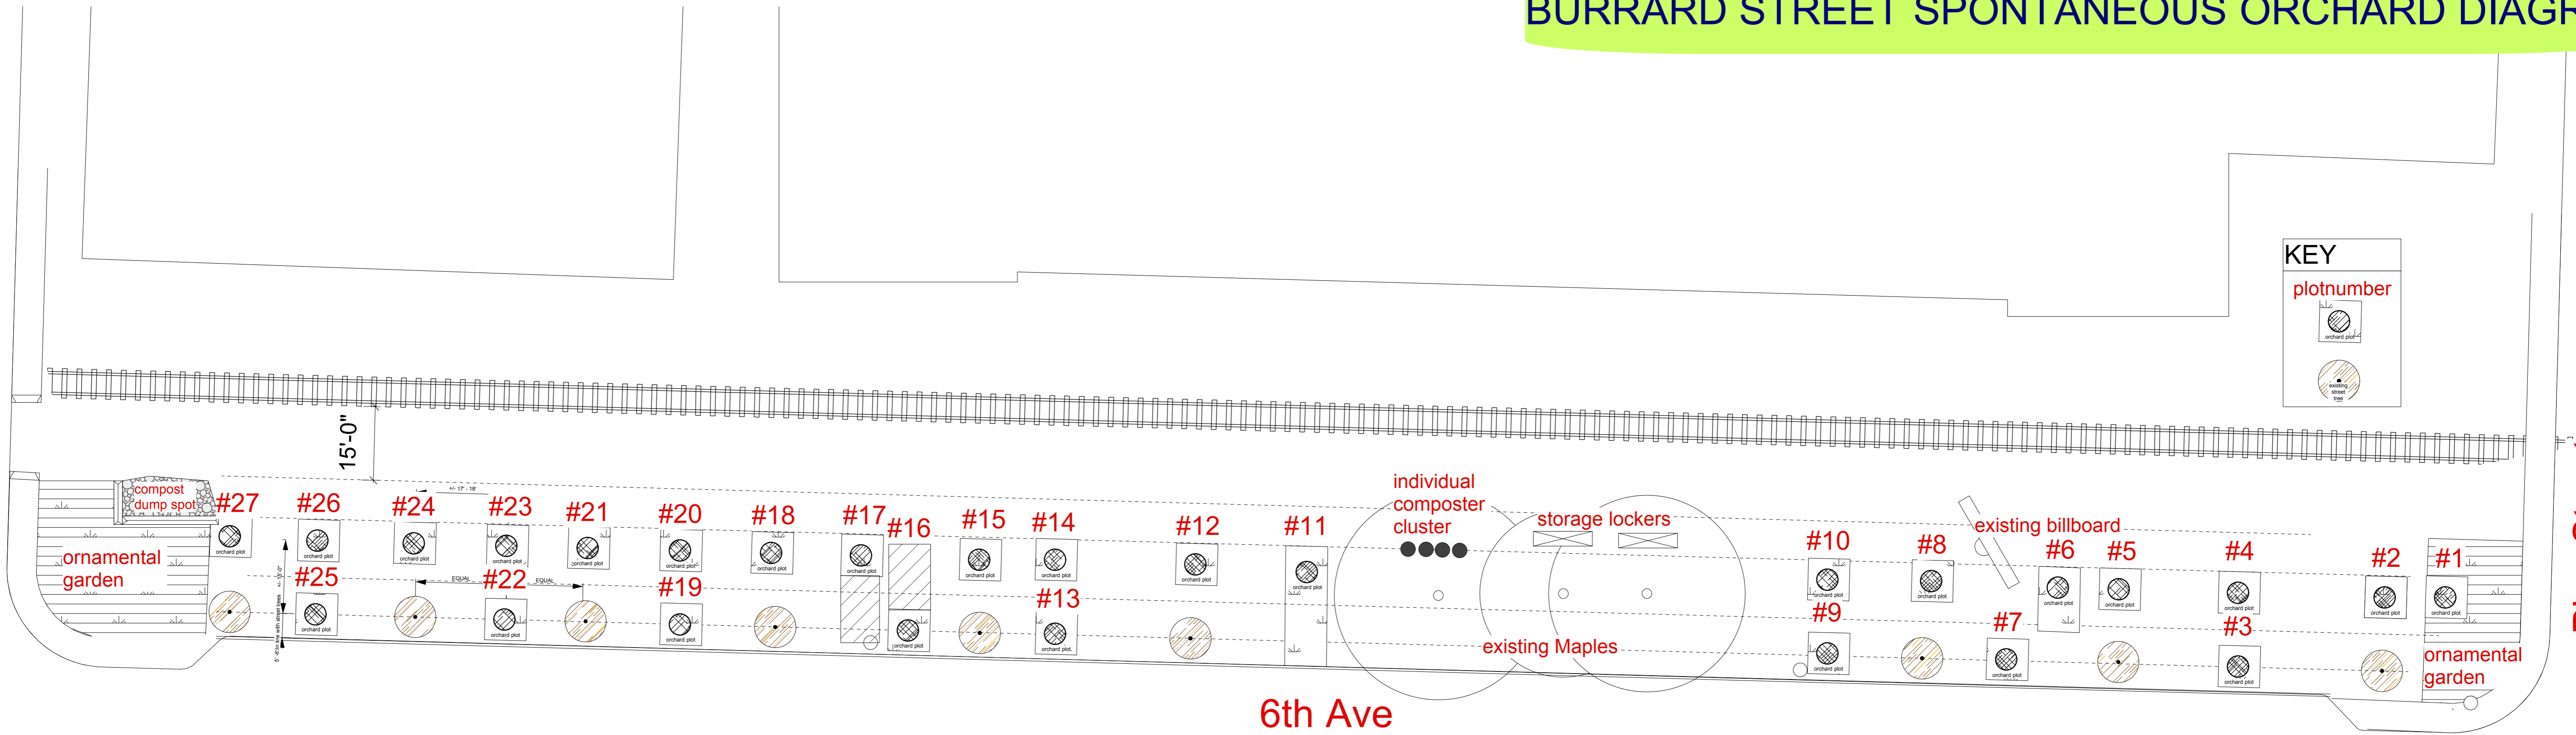

BURRARD STREET SPONTANEOUS ORCHARD DIAGRAM

Burrard Street

Pine Street

KEY

plotnumber

orchard plot

existing street tree

6th Ave

ornamental garden

ornamental garden

compost dump spot

individual composter cluster

storage lockers

existing billboard

existing Maples

15'-0"

5'-0" with street trees

±17'-18"

EQUAL

EQUAL